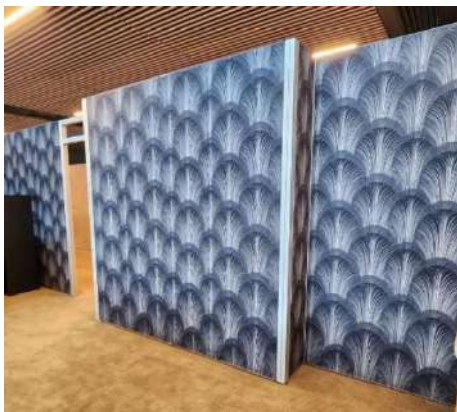

PERIMETER DÉCOR WALLS

FABRICS SQFT: Tropical 12, Velvet 15, Jacquard 20, Printed 25 / SQFT