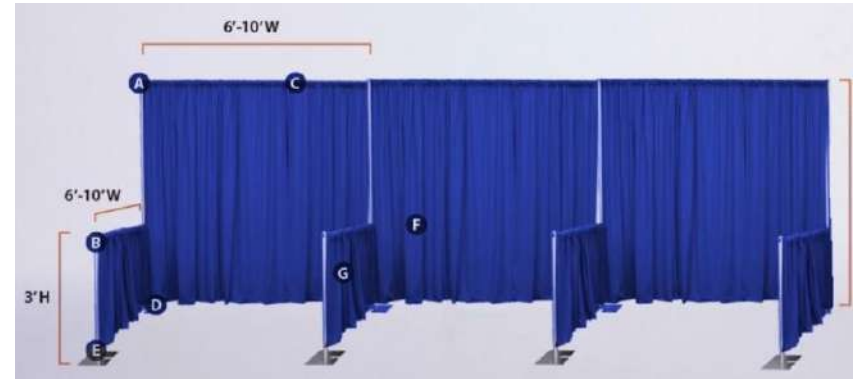

DECÓR & ACCENTS

Voile, Velvet, Spandex and more \$22 linear foot Up to 10 feet tall / 10-20 ft tall \$32

DP13 Ceiling Drape

DP14 Light Drape

DP15 Drape Fair

DP16 Ceiling Drape

DP17 Rustic Ceiling Drape

DP18 Rave Ceiling Drape