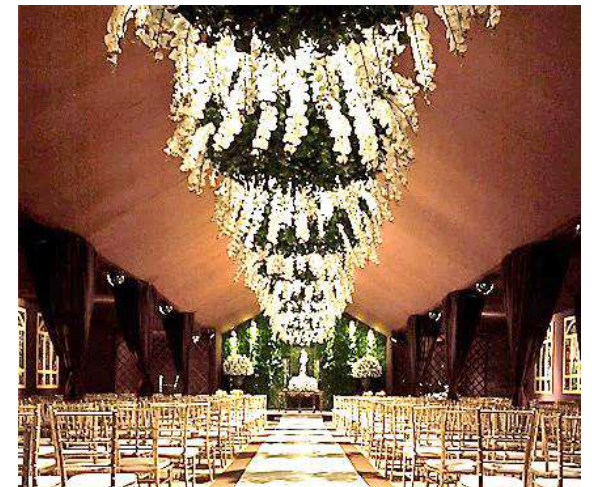

Shows

Custom Products

Suspended Structures

Exclusive Furniture and Suspended Structures

Exclusive Furniture and Suspended Structures

Suspended Structures

Round Pipes & Drapes - Crystals & Voile

Crystals Curtains 16'h 38 / linear foot